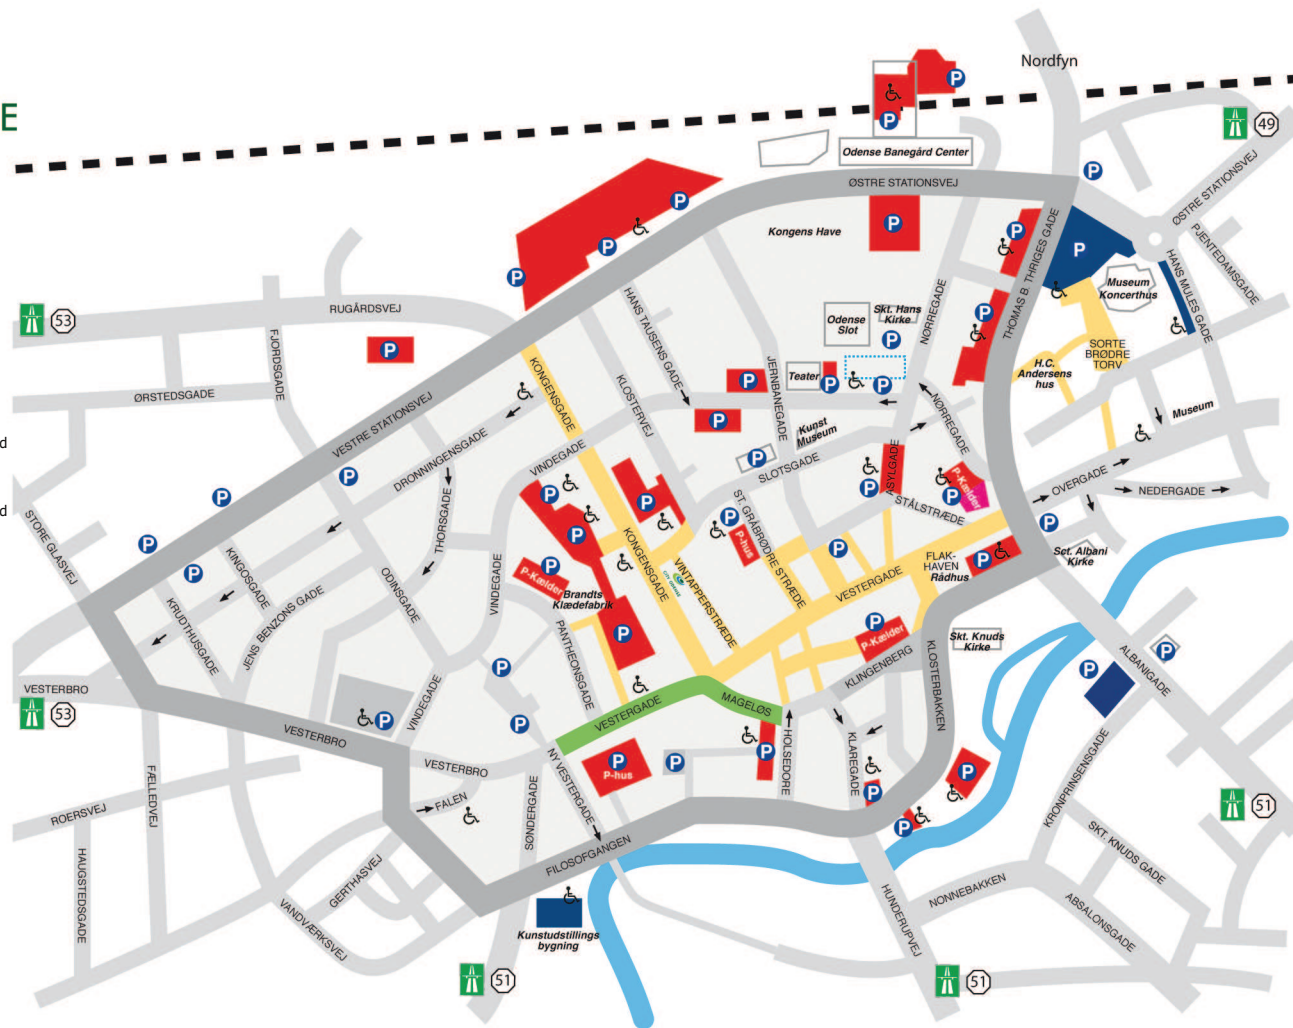

- Red Zone= 12 dkk per hour
- Blue Zone= 6 dkk per hour
- When do you need to pay?**
Week days between 9-18
Saturdays between 9-14
- City Ring
- Pedestrian zone
- Bicycle and pedestrian zone
- Extra parking during the weekend
Fridays from 16
Saturdays between 6 and 14
- Extra parking during the weekend
Fridays from 16
Saturdays between 6 and 14
Red Zone= 12 dkk per hour
- P Parking with/without a time limit
-  Handicapped parking

**BYEN UD
AF BOKSEN**